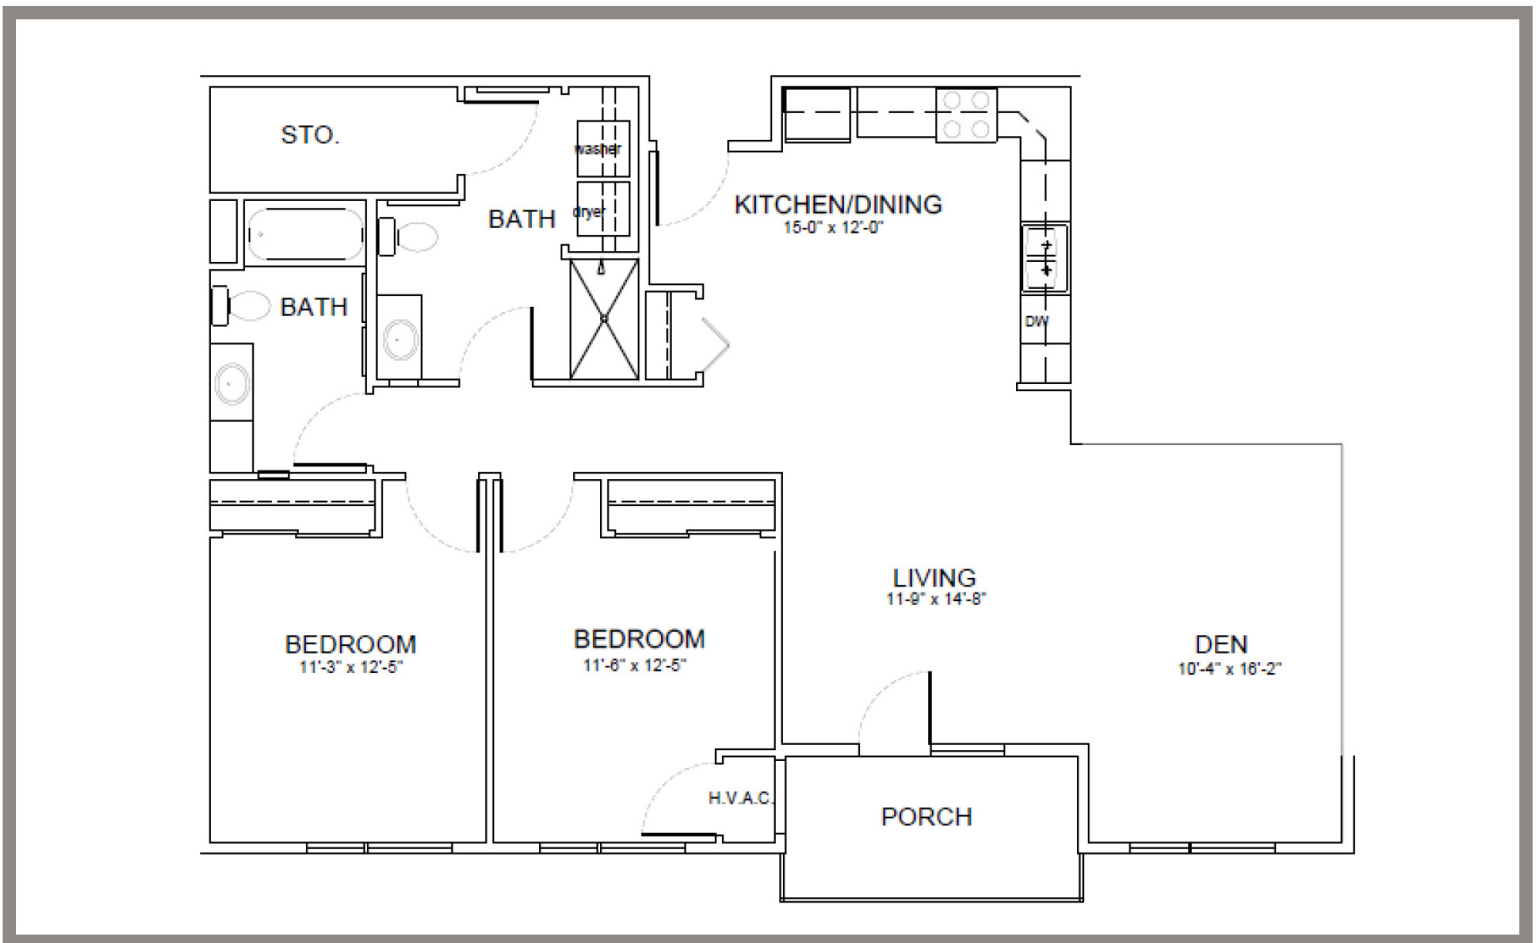

1ST FLOOR

2ND FLOOR

3RD FLOOR

4TH FLOOR

STYLE A2 | 2 BEDROOM / 2 BATHROOM | 1275 SQFT

Floor plan size and dimensions may vary* 

APARTMENT NUMBER: _____ RENT: _____ DATE AVAILABLE: _____

 2232 W Broadway, Madison, WI 53713